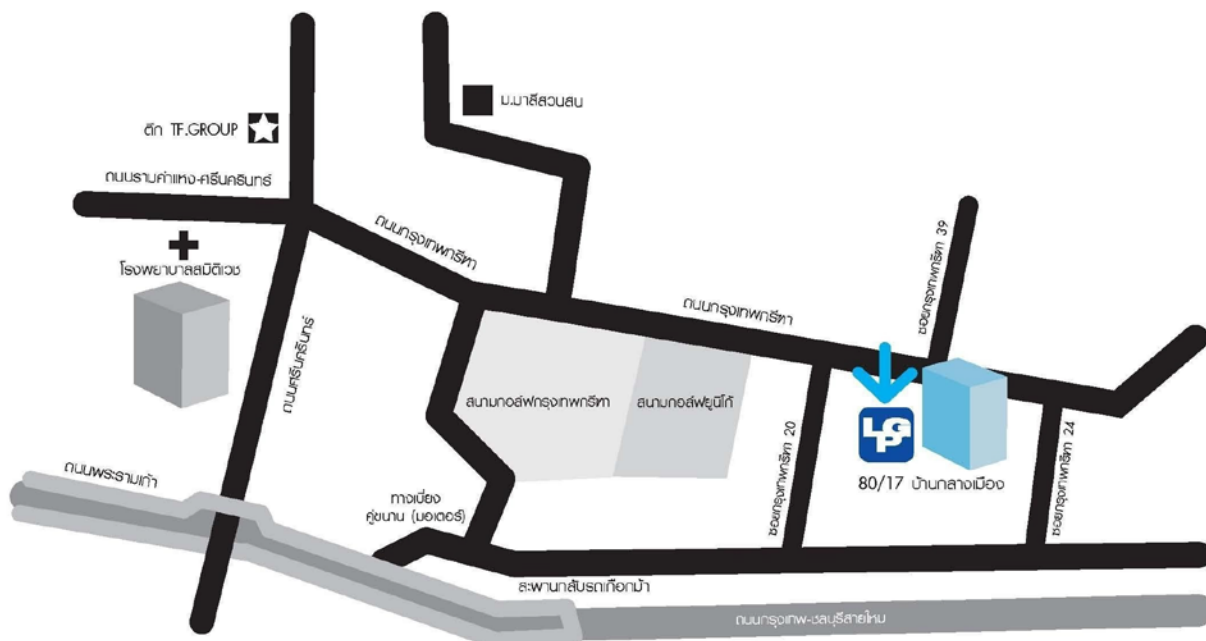

CONTACT US

LEADER PRECISION GROUP (THAILAND) CO., LTD.

ADDRESS : 80/17 KRUNTHEPKREETHA RD., THAP CHANG, SAPHANSUNG, BANGKOK 10250

TEL : 02-1849032-33 FAX : 02-1849034

WEBSITE : WWW.WEARELEADER.COM E-MAIL : sales@weareleader.com

บริษัท ลีดเดอร์ พรีซิชั่น กรุ๊ป (ประเทศไทย) จำกัด

ที่อยู่ : 80/17 ถนนกรุงเทพกรีฑา แขวงทับช้าง เขตสะพานสูง กรุงเทพฯ 10250

โทร : 02-1849032-33 โทรสาร : 02-1849034

WEBSITE : WWW.WEARELEADER.COM E-MAIL : sales@weareleader.com

บริษัท ลีดเดอร์ พรีซิชั่น กรุ๊ป (ประเทศไทย) จำกัด
80/17 ถนนกรุงเทพกรีฑา แขวงทับช้าง เขตสะพานสูง
กรุงเทพฯ 10250

Tel : 02-1849032-33 Fax : 02-1849034